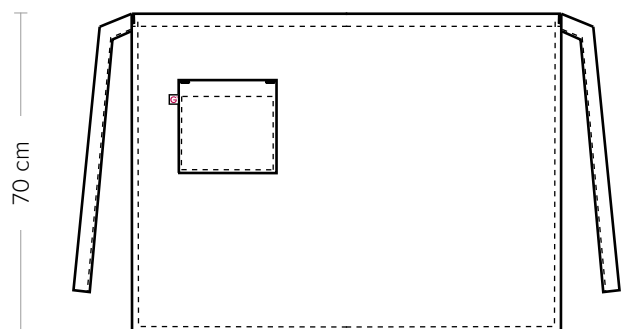

019 Grigio chiaro

LIONE

ITEM CODE
20P01H159

Giblor's
italian work/life specialist

DETAILS
- 1 pocket

SIZES
One size

COLOURS
322 Brown
073 Beige
019 Light grey

FABRIC
100% polyester
170 g / m²